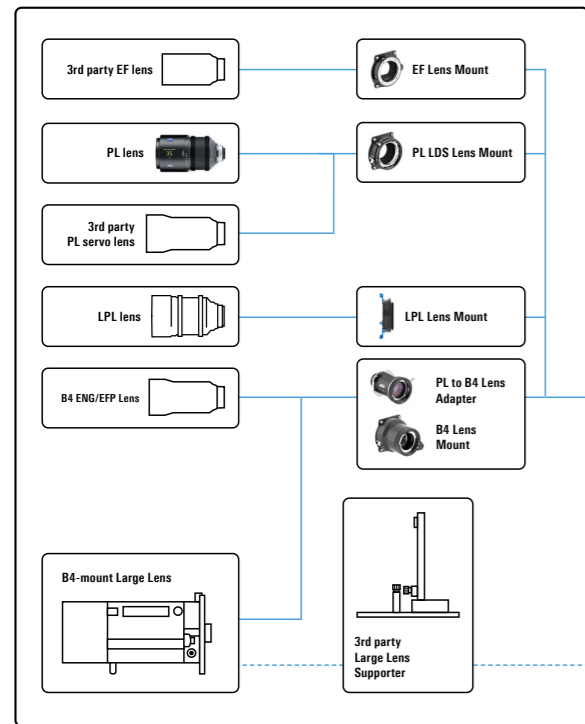

AMIRA Live Configuration Overview

Lenses Setup

Multi-Camera Setup

Single-Camera Setup