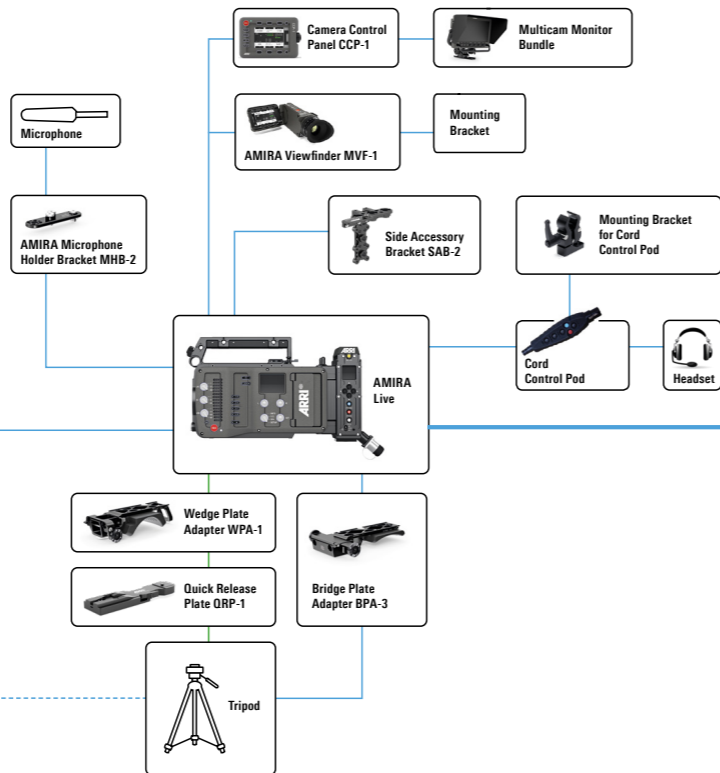

AMIRA Live Configuration Overview

Lenses Setup

Multi-Camera Setup

Single-Camera Setup